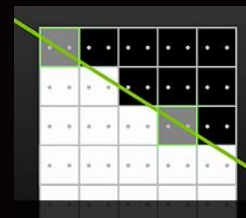

Expertool //

Gainward's Expertool II – the brand-new utility adds new features such as BIOS saving for powerful GTX TITAN X card.

Minimum system requirements

Graphics card require:

- PCI Express-compliant motherboard with one dual-width x16 graphics slot
- 8-pin + 6-pin PCI Express supplementary power connectors
- Minimum 600W or greater system power supply
- Microsoft Windows 8, 7, Vista

GW GTX Titan X_bar code: 426018336-3439