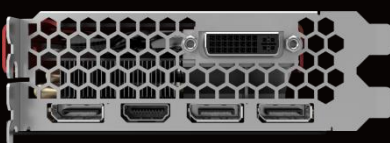

Output Support

HDMI : (max. resolution)
4096x2160@60Hz
DP *3 : (max. resolution)
4096x2160@60Hz
DVI-I : (max. resolution)
2560x1600@60Hz

Dimension

Board: 292mm(L)x112mm(W)
Cooler : 2 slot
Bracket: 2 slot

Accessory

1. Driver Disc
2. Manual
3. Power cable
4. DVI to VGA adapter